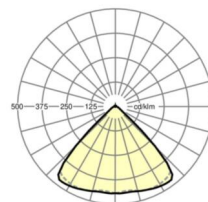

CHARACTERISTICS

Order number	19410006030
EAN number	4020863405282
Commodity code	94051190
Certification mark	IP 20, Protection class I, ENEC10 VDE, F, HACCP DIN10500/Food/IFS-application-related suitability/BRC, Indoor, CE
Impact resistance (IK rating)	IK03 (-20°C bis 35°C)
Ambient temperatur	ta -20°C to 35°C
Special properties	Ready for IoT
Warranty period	5 years
State funding programs	BEG - Federal funding for efficient buildings (valid only for Germany)

ELECTRICAL ENGINEERING

Controller	Electronic driver DALI2 (1 pcs.)
System output	53W
Mains voltage	230V/50Hz
Circuit breakers (inrush current)	13 pieces/B10, 21 pieces/B16, 21 pieces/C10, 35 pieces/C16
Energy efficiency class/light source	D

LIGHTING TECHNOLOGY

Placement	LED, Colour rendering/Light colour CRI ≥ 80 / 4000K
Colour tolerance (MacAdam)	3SDCM
Photobiological safety (Luminaire)	RG1
Nominal luminous flux	8196lm
LED service life	50000h L80/B10 (Tq 35°C)
Luminaire luminous efficiency	154lm/W
Beam angle	95° (C0) / 95° (C90)
UGR lat./long.	21.0 / 21.5

MECHANICS

Housing colour	traffic white RAL 9016
Dimensions (LxWxH/DxH)	1531mm x 55mm x 33mm
Weight (net)	1.9kg
Type of installation	Mounting rail system installation, Light structure

Dimensions

L	1531 mm	Length
B	55 mm	Width
H	33 mm	Height

DEEP-LINK

<https://www.regiolux.de/en/article/19410006030>

Reference	LED 8000lm 840
ηLB	100 %
Φ ↓/↑	98 % / 2 %
UGR lat./long.	21.0 / 21.5